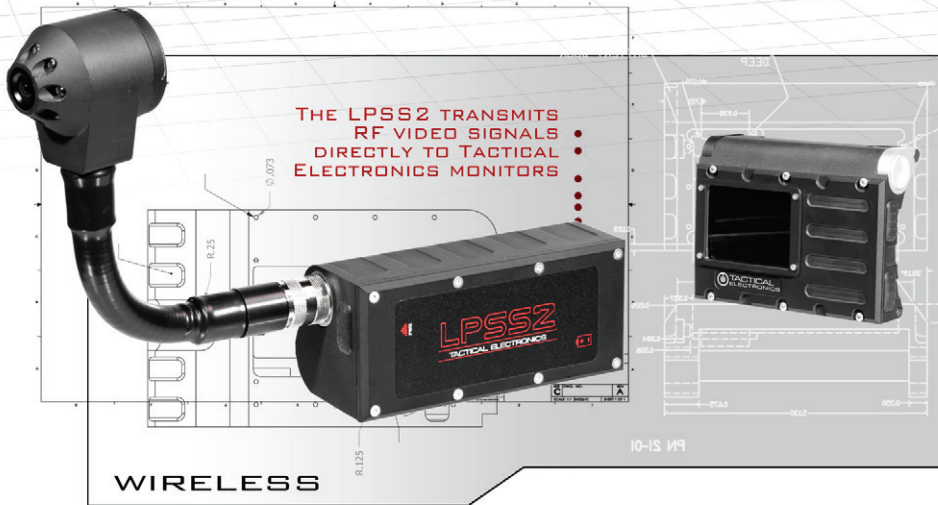

# LPSS2

WITH A WIRELESS CAMERA MOUNTED TO A 20FT, LIGHT-WEIGHT, COLLAPSIBLE EXTENSION POLE; THE LPSS2 SEARCH SYSTEM PROVIDES TACTICAL TEAMS WITH ULTIMATE HEIGHT AND FLEXIBILITY IN REAL-TIME MONITORING AND RECORDING OF TACTICAL ENVIRONMENTS.

## 20FT EXTENSION POLE

THE LPSS2 CAMERA UNIT ATTACHES DIRECTLY TO A 20FT LIGHT-WEIGHT, COLLAPSIBLE EXTENSION POLE

THE LPSS2 TRANSMITS RF VIDEO SIGNALS DIRECTLY TO TACTICAL ELECTRONICS MONITORS

WIRELESS

## EIGHT BUILT-IN INFRARED LEDs

THE B/W CAMERA HAS 420 LINES OF RESOLUTION WITH A 0.0003 LUX LOW LIGHT PERFORMANCE CCD FOR ENHANCED VISIBILITY IN EXTREME LOW LIGHT SITUATIONS

CAMERA

THE LPSS2 RECORDS REAL-TIME VIDEO DIRECTLY TO A HIGH CAPACITY SD CARD FOR POST OPERATION REVIEW