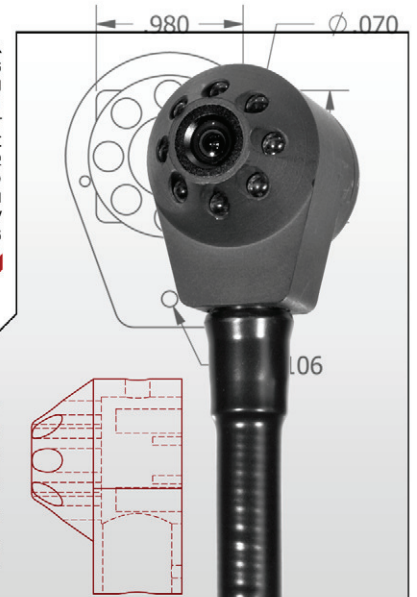

# LPSS2

WITH A WIRELESS CAMERA MOUNTED TO A 20FT, LIGHT-WEIGHT, COLLAPSIBLE EXTENSION POLE; THE LPSS2 SEARCH SYSTEM PROVIDES TACTICAL TEAMS WITH ULTIMATE HEIGHT AND FLEXIBILITY IN REAL-TIME MONITORING AND RECORDING OF TACTICAL ENVIRONMENTS.

## 20FT EXTENSION POLE

THE LPSS2 CAMERA UNIT ATTACHES DIRECTLY TO A 20FT LIGHT-WEIGHT, COLLAPSIBLE EXTENSION POLE

THE LPSS2 TRANSMITS RF VIDEO SIGNALS DIRECTLY TO TACTICAL ELECTRONICS MONITORS

WIRELESS

## EIGHT BUILT-IN INFRARED LEDs

THE B/W CAMERA HAS 420 LINES OF RESOLUTION WITH A 0.0003 LUX LOW LIGHT PERFORMANCE CCD FOR ENHANCED VISIBILITY IN EXTREME LOW LIGHT SITUATIONS

CAMERA

THE LPSS2 RECORDS REAL-TIME VIDEO DIRECTLY TO A HIGH CAPACITY SD CARD FOR POST OPERATION REVIEW